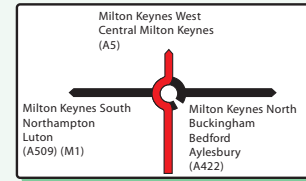

### Public Transport

**By Rail,**  
Milton Keynes Central Station  
Approximately 5 minutes by road.  
*For information on train operators  
and times phone National Rail  
Enquiries on 0845 7484950.*

**By Air,** Luton Airport  
Approximately 35 minutes by  
road.